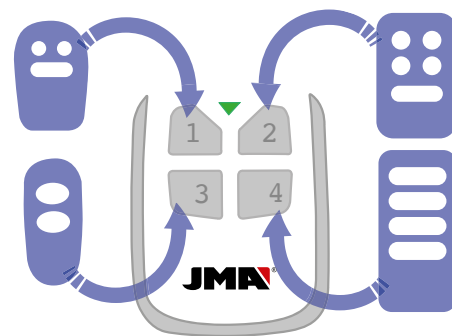

Un proceso seguro que no altera ningún parámetro del mando original.

STRAIGHT-FORWARD AND SECURE

Two simple steps: **get the remote ready and send the data from the original remote.**

With a single transmission the code is copied and the frequency is set.

It's a secure process that doesn't alter any of the settings on the original remote.

4 EN 1

Copie hasta 4 mandos en 1

Cada botón con diferentes códigos y frecuencias

4 IN 1

Copy up to 4 remotes in 1

Each button uses different codes and frequencies