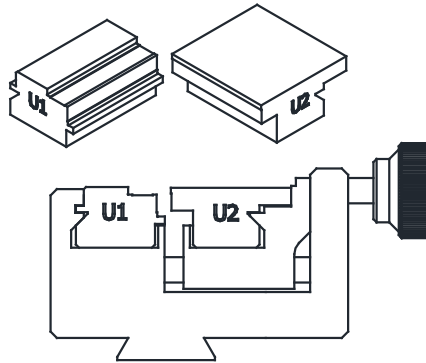

DOM

C1 D1 **STD**

17F

ASSA - ABLOY

U1-U2

6F

U1-U2

6F