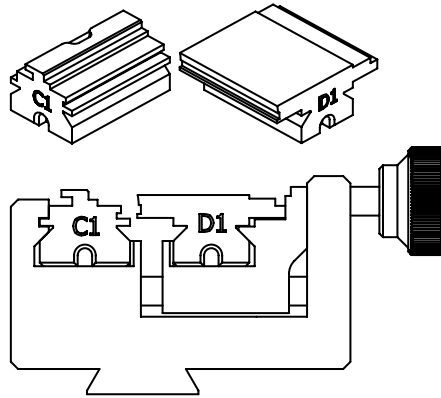

DOM

C1 D1 **STD**

17F